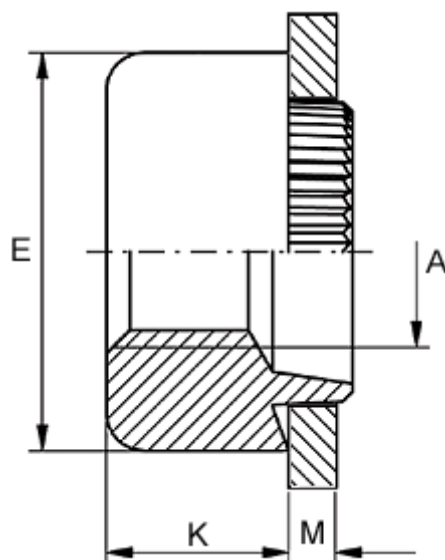

Article number: 12712000160800

Description: KLEE-coil 712 000 160.800
M16 Brass

Measures

Female thread A	= M16
Height K	= 10.0
Outer diameter E	= 25.0
Plate thickness	= 3.2 to 3.4
Recommended bore diameter for extreme load	= 19.0
Recommended bore diameter for normal use	= 20.0